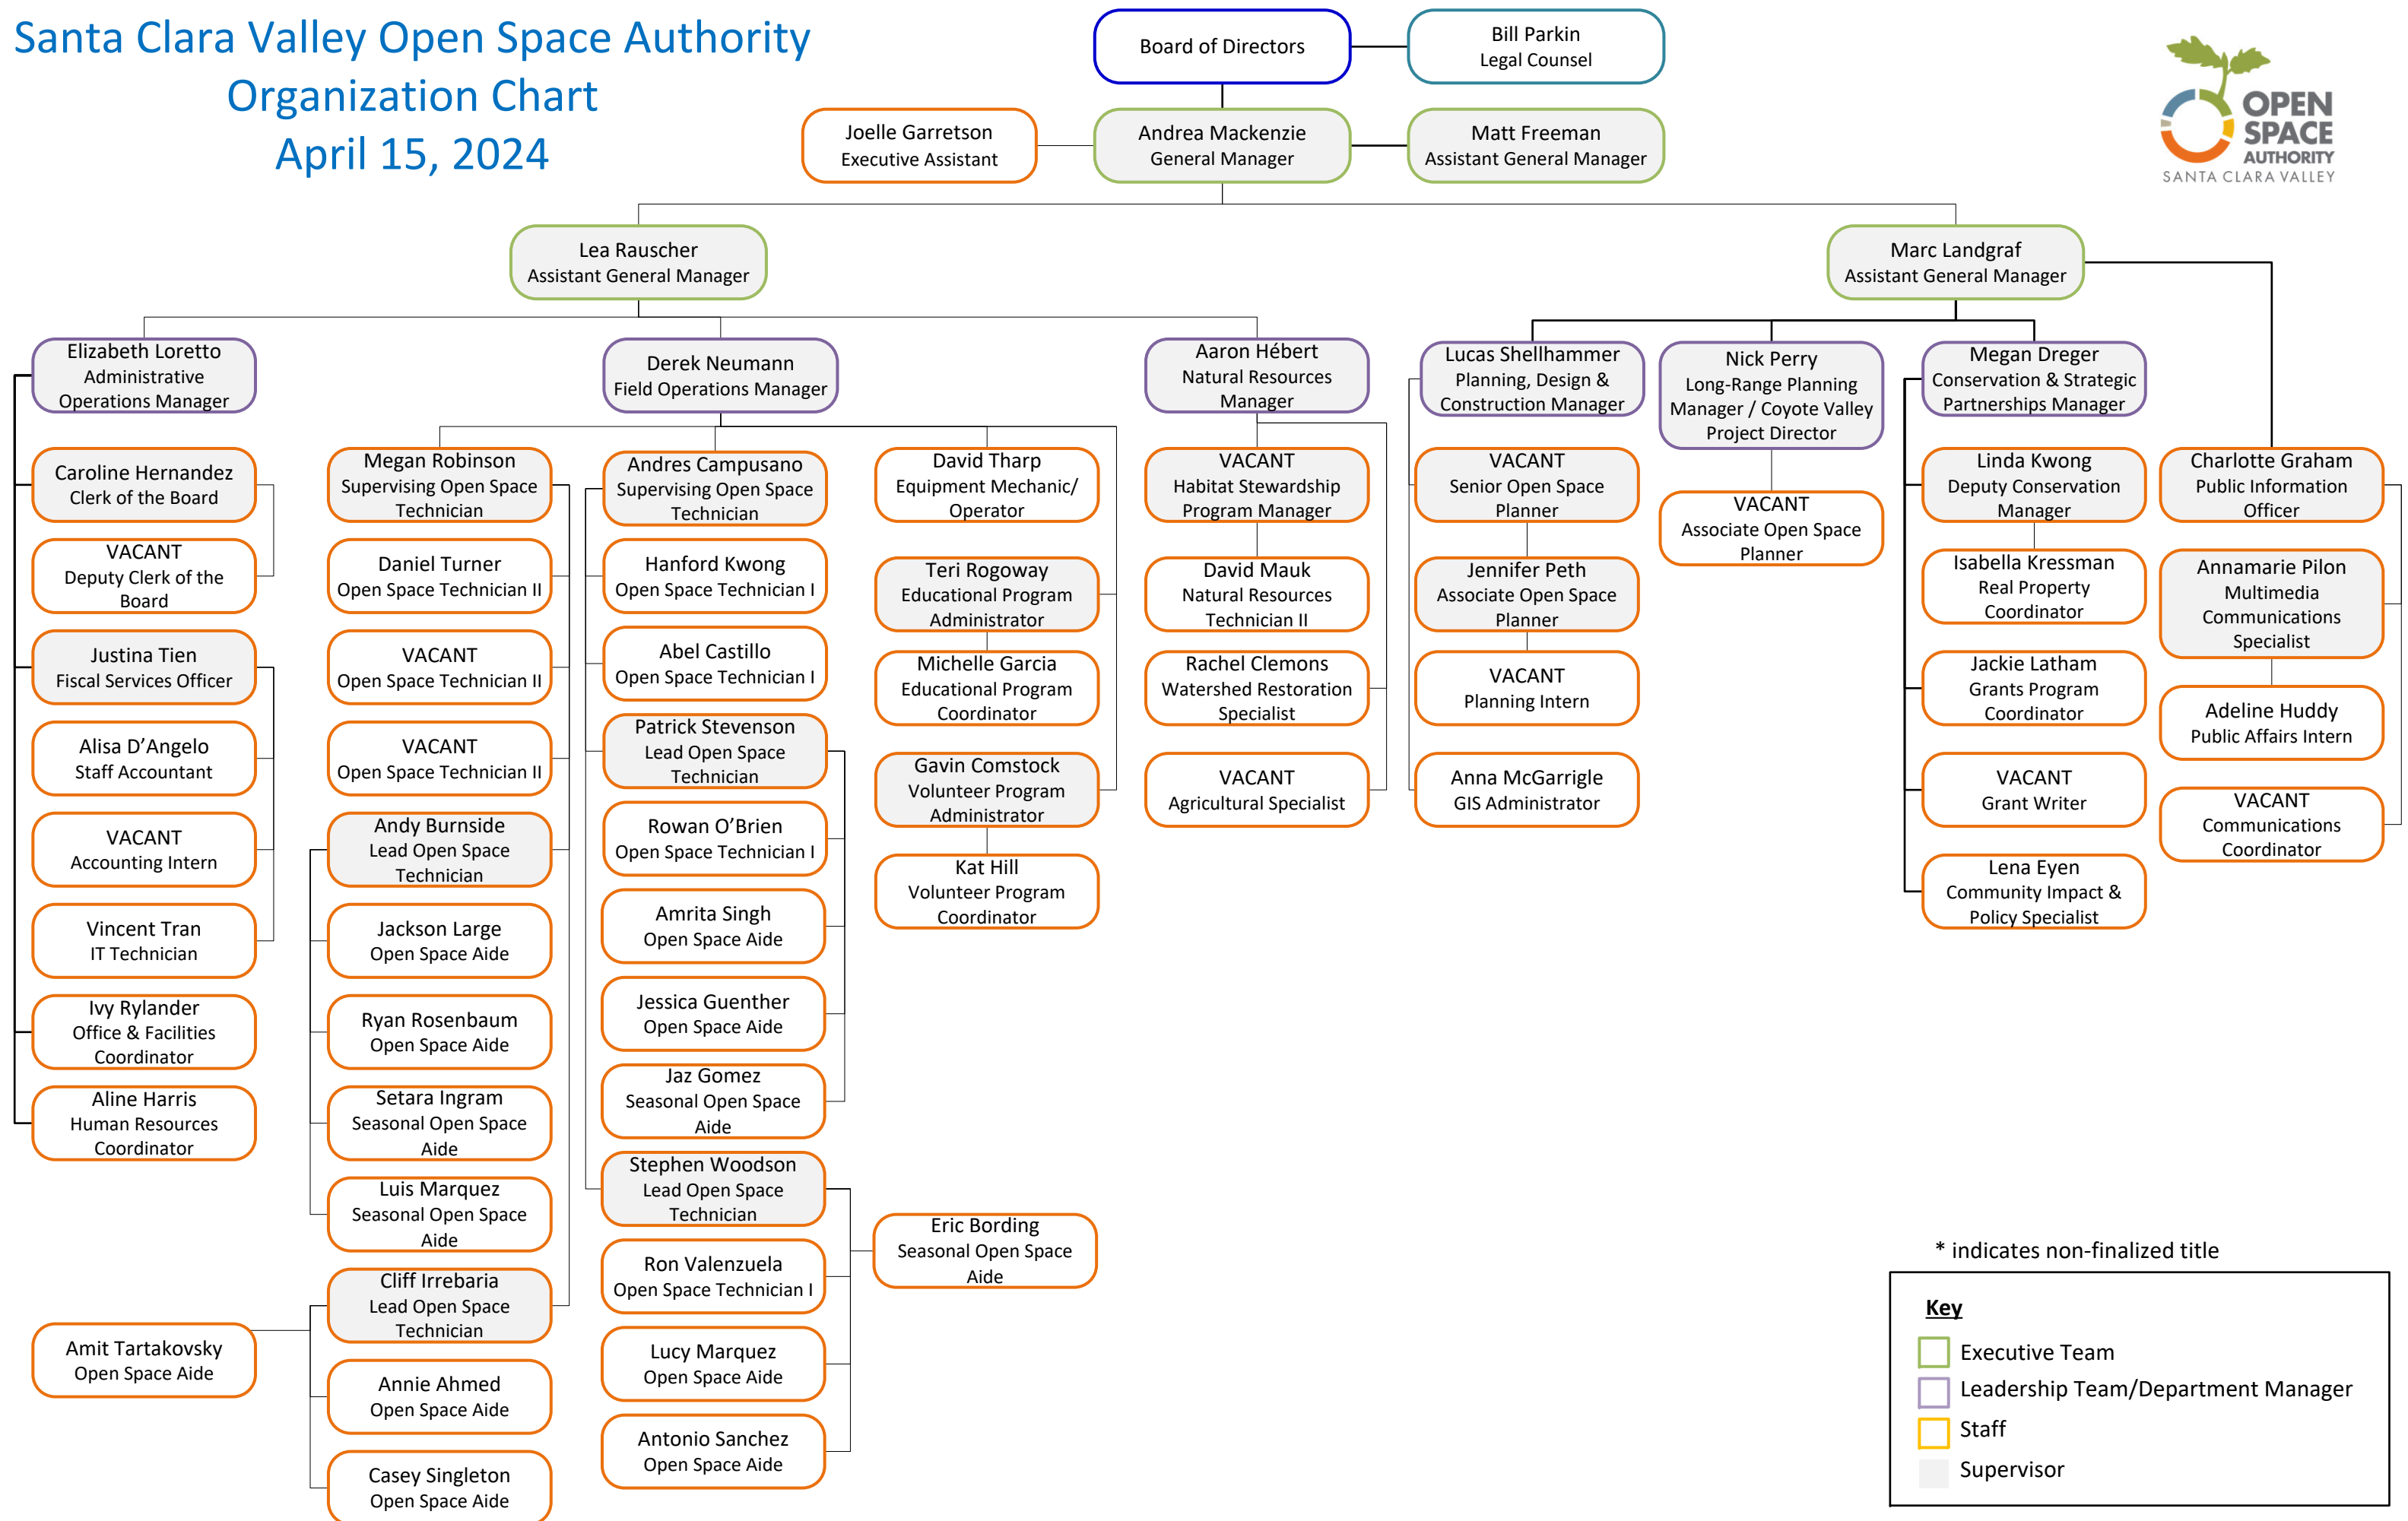

Santa Clara Valley Open Space Authority

Organization Chart

April 15, 2024

* indicates non-finalized title

Key

- Executive Team
- Leadership Team/Department Manager
- Staff
- Supervisor