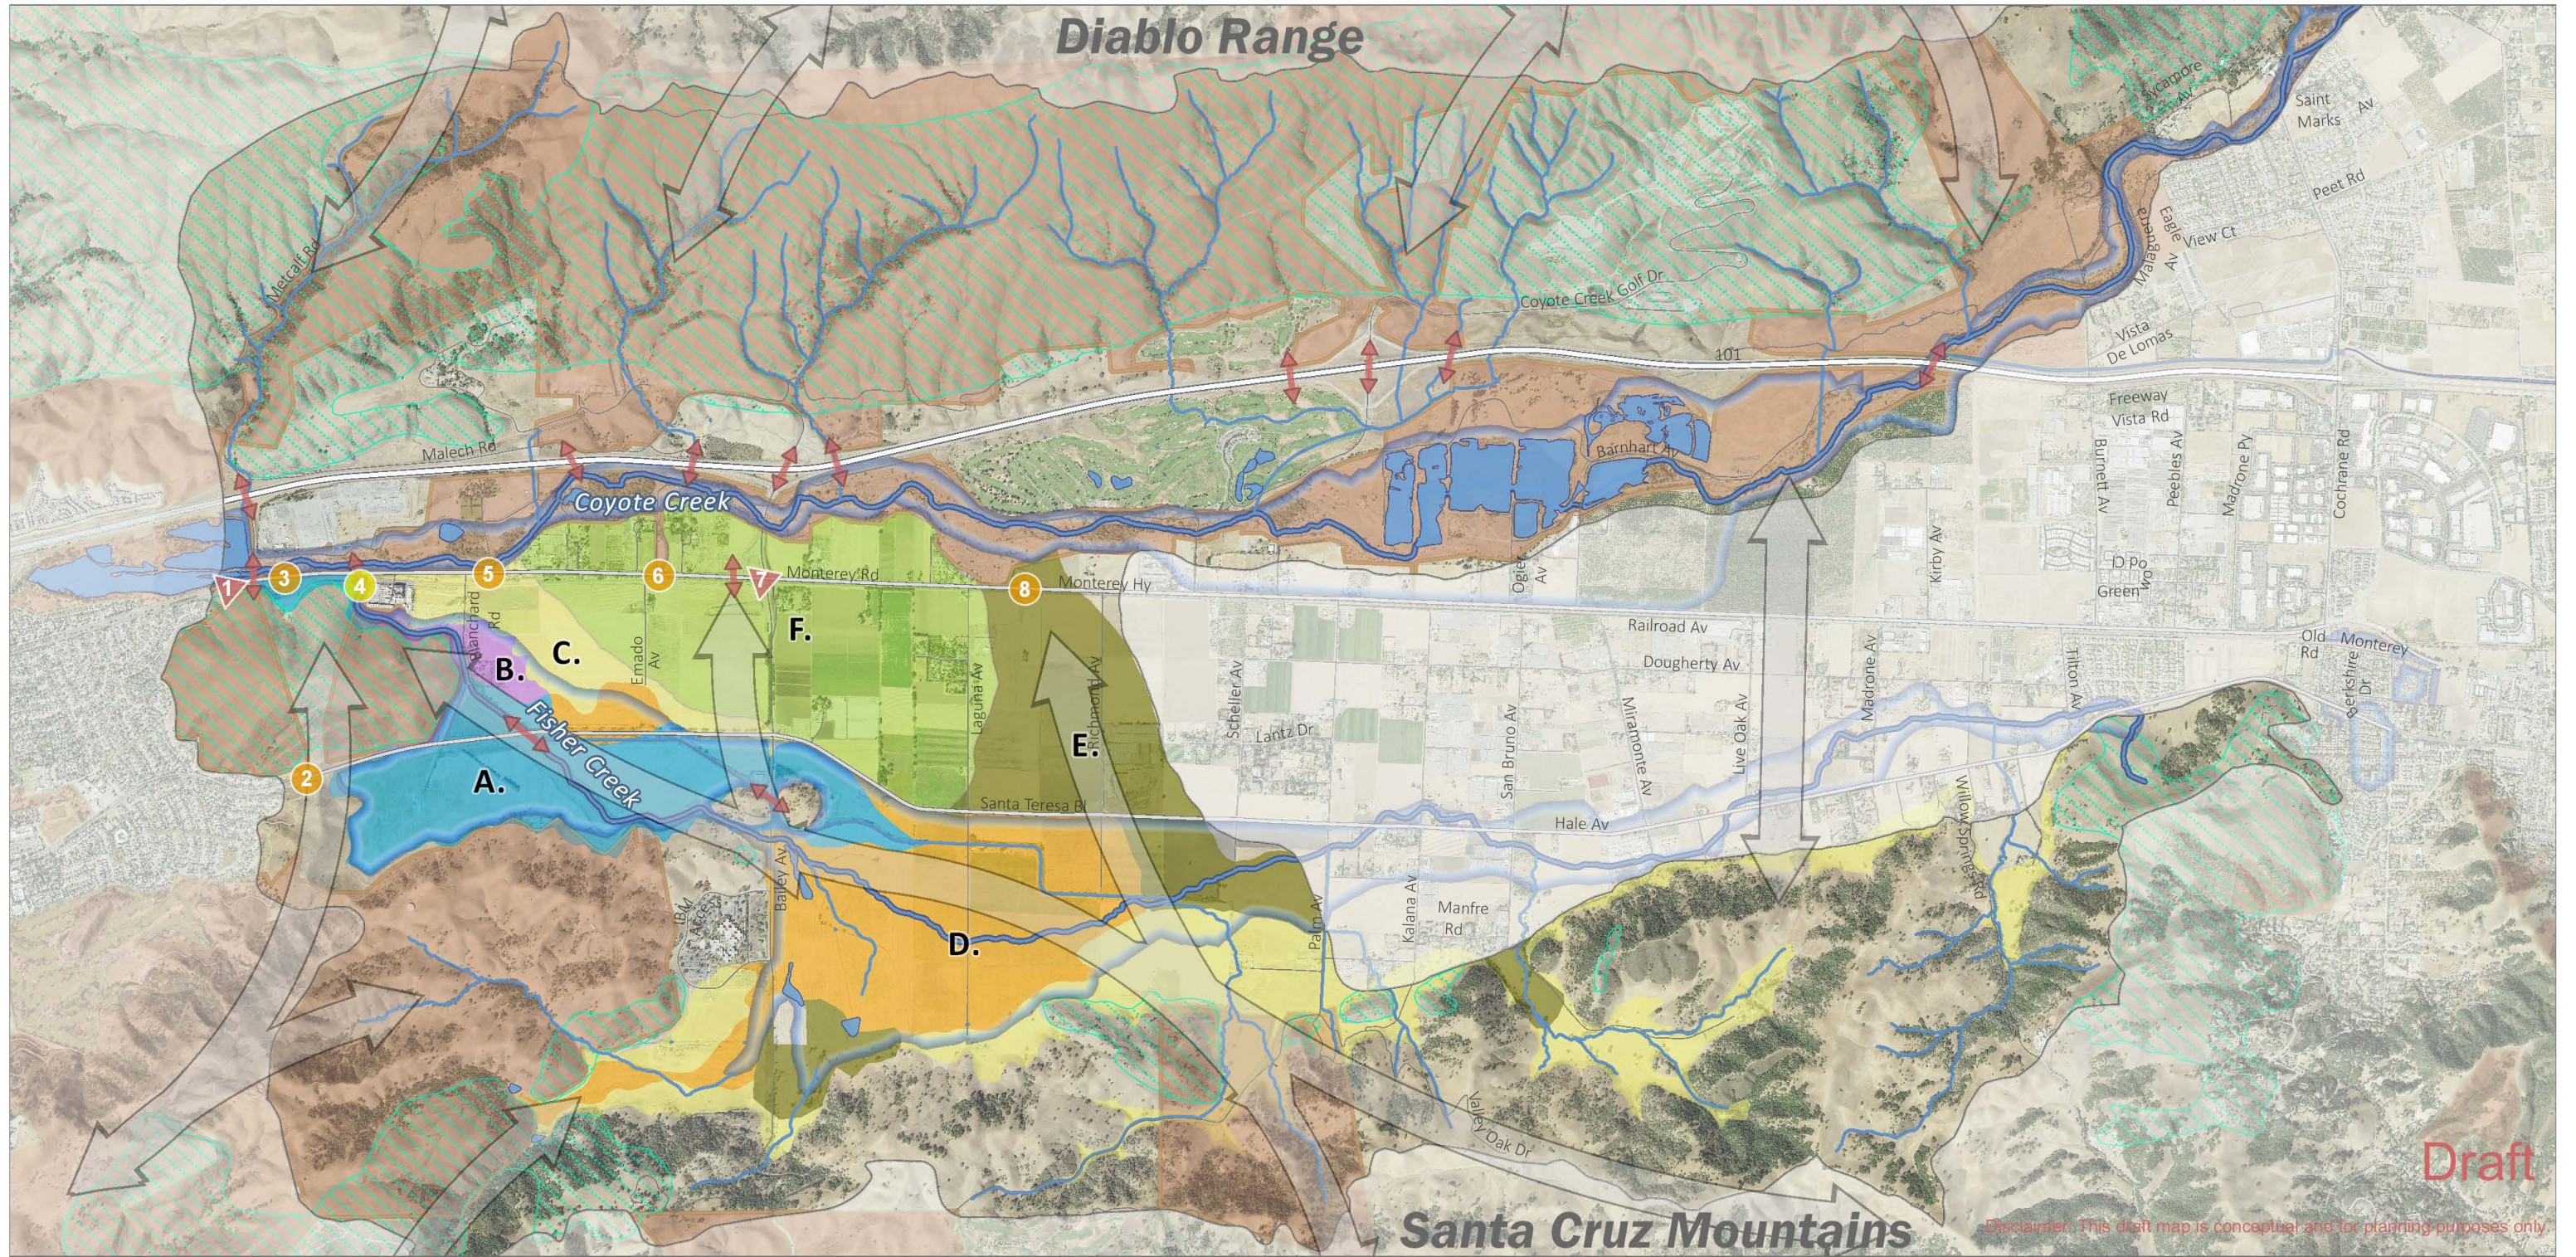

Coyote Valley: Landscape Linkage Vision

- | | | | | |
|------------------------------|------------------|-------------------------------|--------------------|---------------------|
| General Movement Pathways | Enhanced Culvert | Oak Savanna | Willow Grove | Serpentine |
| Documented Movement Pathways | New Culvert | Oak Woodland / Orchard | Freshwater Wetland | Restored Floodplain |
| Protected Lands | New Overpass | Wildlife Friendly Agriculture | Wet Meadow | |

Disclaimer: This draft map is conceptual and for planning purposes only.